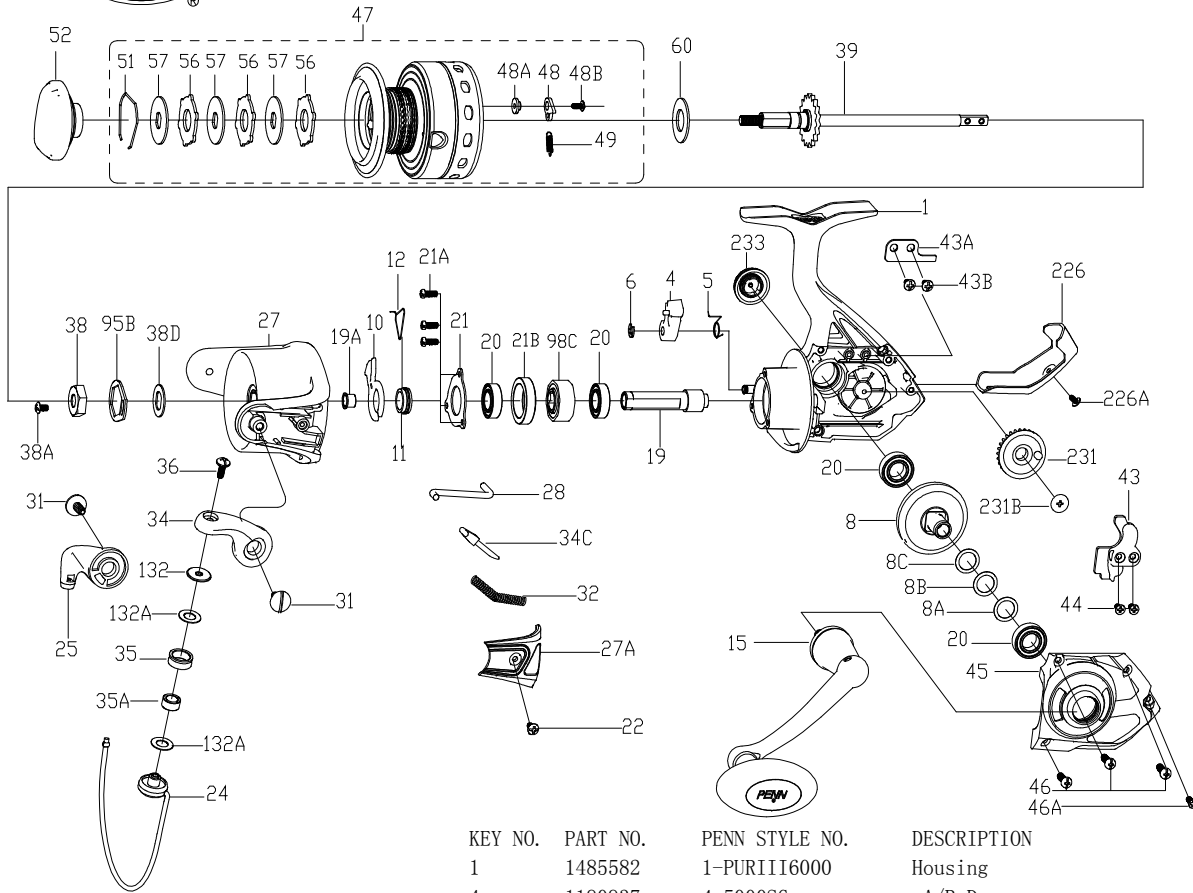

PARTS LIST FOR MODEL AS PURIII6000

KEY NO.	PART NO.	PENN STYLE NO.	DESCRIPTION
1	1485582	1-PURIII6000	Housing
4	1190937	4-5000SG	A/R Dog
5	1190966	5-5000SG	Dog Spring
6	1190979	6-5000SG	Retaining Clip
8	1191019	8-5000SG	Main Gear
8A	1191030	8A-5000SG	Shim
8B	1485572	8B-PURIII5000	Shim B
8C	1485571	8C-PURIII5000	Shim C
10	1191066	10-5000SG	A/R Holder
11	1191085	11-5000SG	Bushing
12	1313865	12-CFT8000	A/R Bushing Spring
15	1365735	15-FRCII5000	Handle Assembly
19	1485498	19-PURIII5000	Pinion Gear
19A	1191253	19A-5000SG	Pinion Bushing
20	1204012	20-5000PUR	Ball Bearing (4 req)